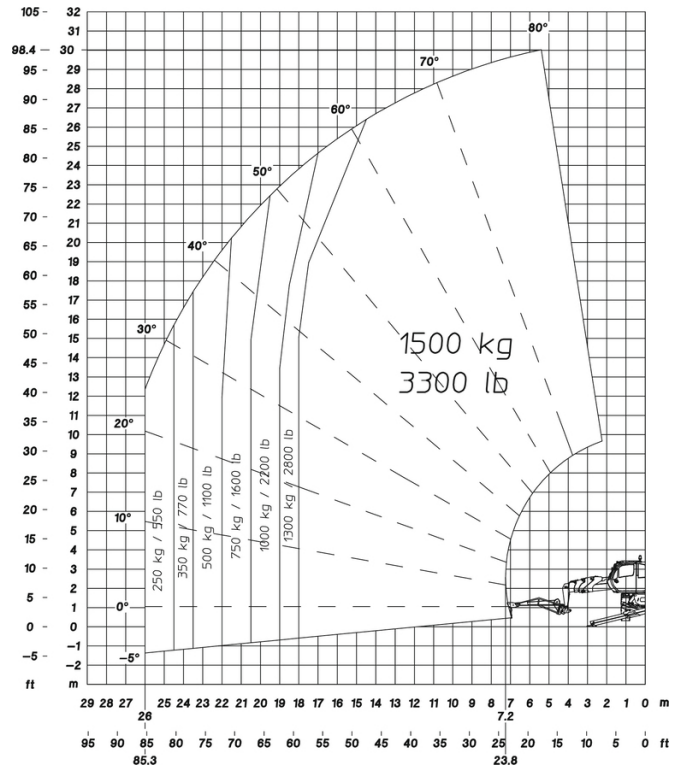

Machine on lowered stabilisers with winch 5000 kg Metric

Machine on lowered stabilisers with 1500 kg jib Metric

Machine on lowered stabilisers with 365 kg platform Metric

Machine on lowered stabilisers with 1000 kg platform Metric