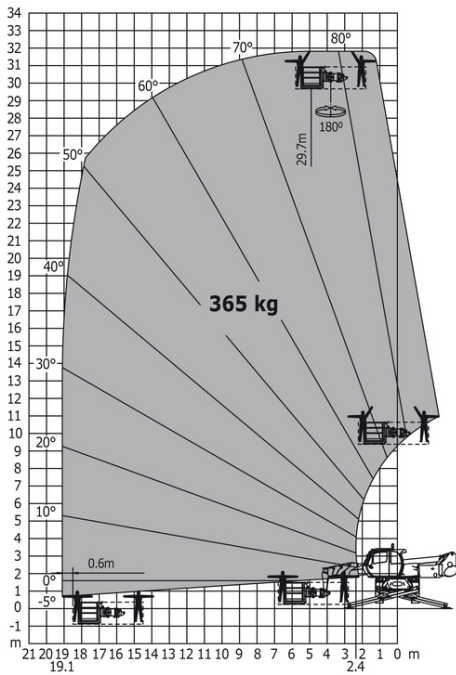

Machine on lowered stabilisers with winch 5000 kg Metric

Machine on lowered stabilisers with 1500 kg jib Metric

Machine on lowered stabilisers with 365 kg platform Metric

Machine on lowered stabilisers with 1000 kg platform Metric