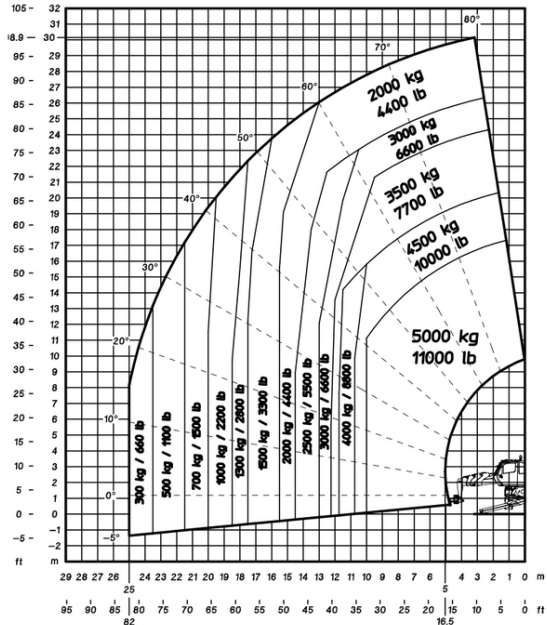

Machine on lowered stabilisers with winch 5000 kg Metric

Machine on lowered stabilisers with 1500 kg jib Metric

Machine on lowered stabilisers with 365 kg platform Metric

Machine on lowered stabilisers with 1000 kg platform Metric